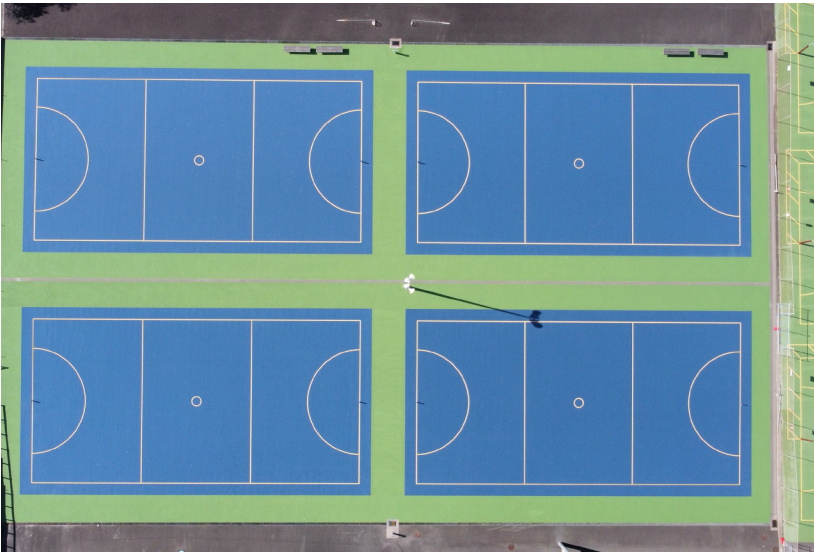

## THE PROJECT

Howick Pakuranga Netball Centre in Auckland, New Zealand had some aging asphalt courts that were getting slippery and dangerous to play on.

## THE SOLUTION

After fully refurbishing the asphalt, ReboundACE HSA was chosen and was laid down at 5mm. Royal Blue was used for the courts and a broomed finish ensured a better grip for athletes, especially under wet conditions. Grass Green was used in the surrounds.