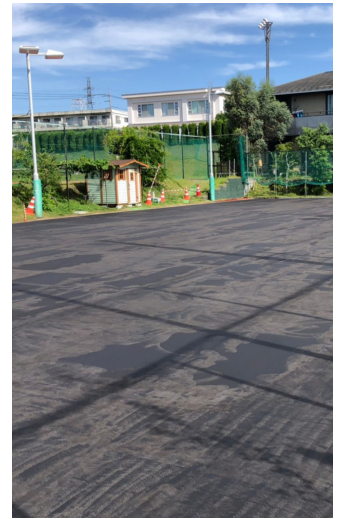

SOLUTION

CoolTop was used in a beautiful, Mint Green and Ice Blue color combination. The final look is colorful and bright, making it easier to see the ball. Players have also noticed a considerable temperature reduction on the new surface, making tennis more enjoyable during the summer months.

MAY 2023

United States: 150 Dascomb Rd., Andover, MA 01810 • Phone 978.623.9980
Australia: 30 – 32 Assembly Drive, Tullamarine, Victoria, 3043 Australia • Phone (Toll Free) 1800 786 617 • In Australia: +61 3 9338 9851

www.califomiasportssurfaces.com | California Sports Surfaces, a division of ICP. Rev. 10.4.24